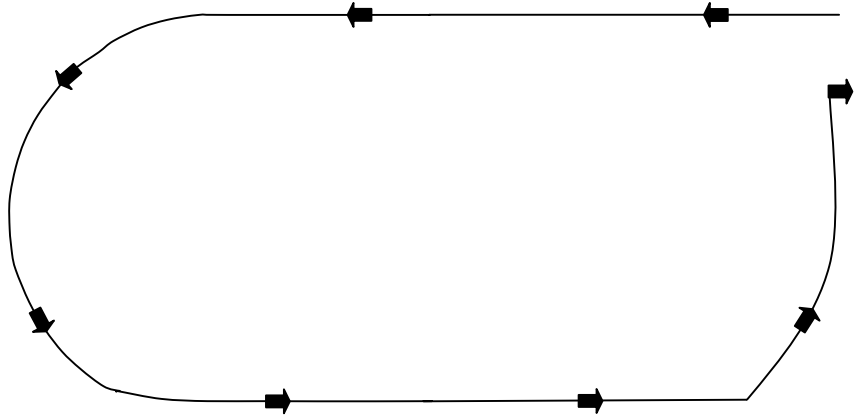

PHILOMATH FROLIC & RODEO, INC.
Queen Try-Out Horsemanship

Flag Presentation Pattern

1. Enter gate at lope or run (depending on conditions)
2. Pass grandstands – make full corners around arena, exit out entrance gate
3. Settle horse and hand flag to advisor or helper.

Run-in Pattern

1. Enter gate at lope or run (depending on conditions)
2. Pass grandstands – make full corner
3. Follow wall to center of bucking chutes
4. Turn towards grandstands
5. Settle within position of line-up and wait
6. Follow rider carrying American Flag and visiting Queens in order of line up to exit arena